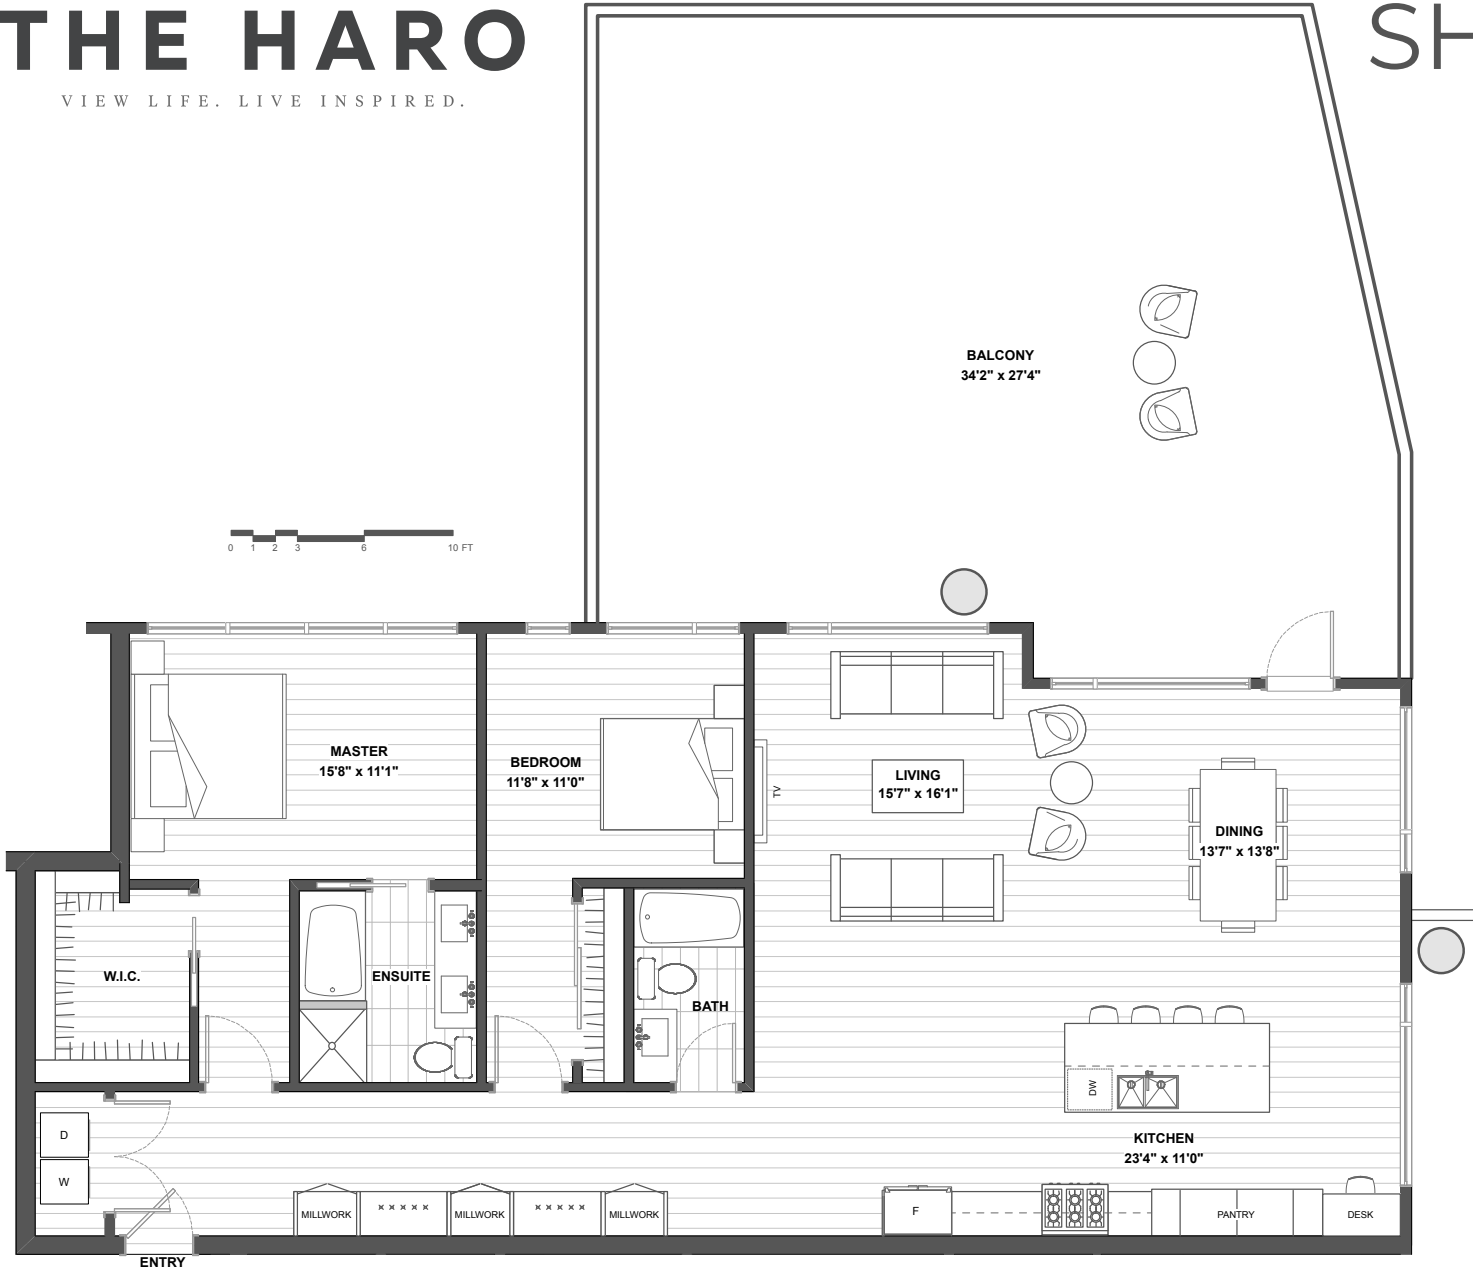

THE HARO

VIEW LIFE. LIVE INSPIRED.

SHORELINE

CORDOVA BAY RD.

TYPE O 2 BEDROOM - 1,672 sqft

In the interest of maintaining high standards, the developer reserves the right to modify plans, specifications and design without prior notice. Sizes and dimensions are approximate and may vary with actual strata plan and survey.