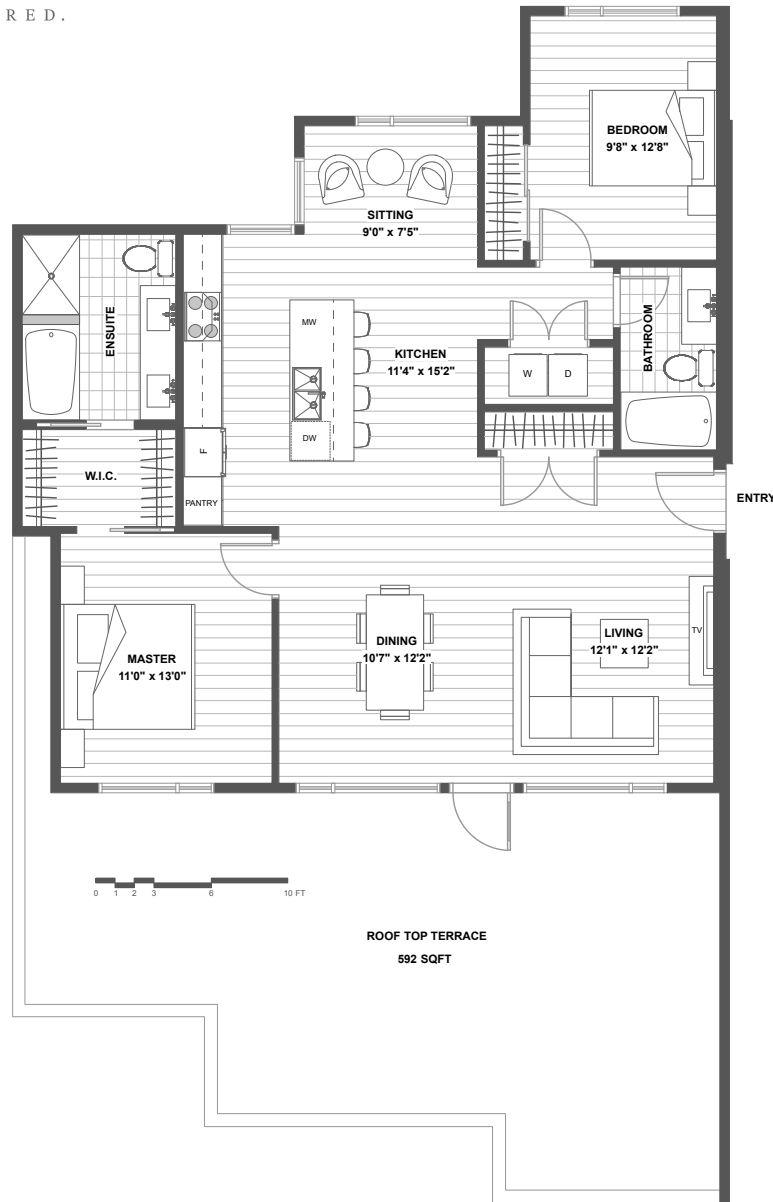

THE HARO

VIEW LIFE. LIVE INSPIRED.

SHORELINE

CORDOVA BAY RD.

TYPE J 2 BEDROOM - 1,258 sqft

In the interest of maintaining high standards, the developer reserves the right to modify plans, specifications and design without prior notice. Sizes and dimensions are approximate and may vary with actual strata plan and survey.