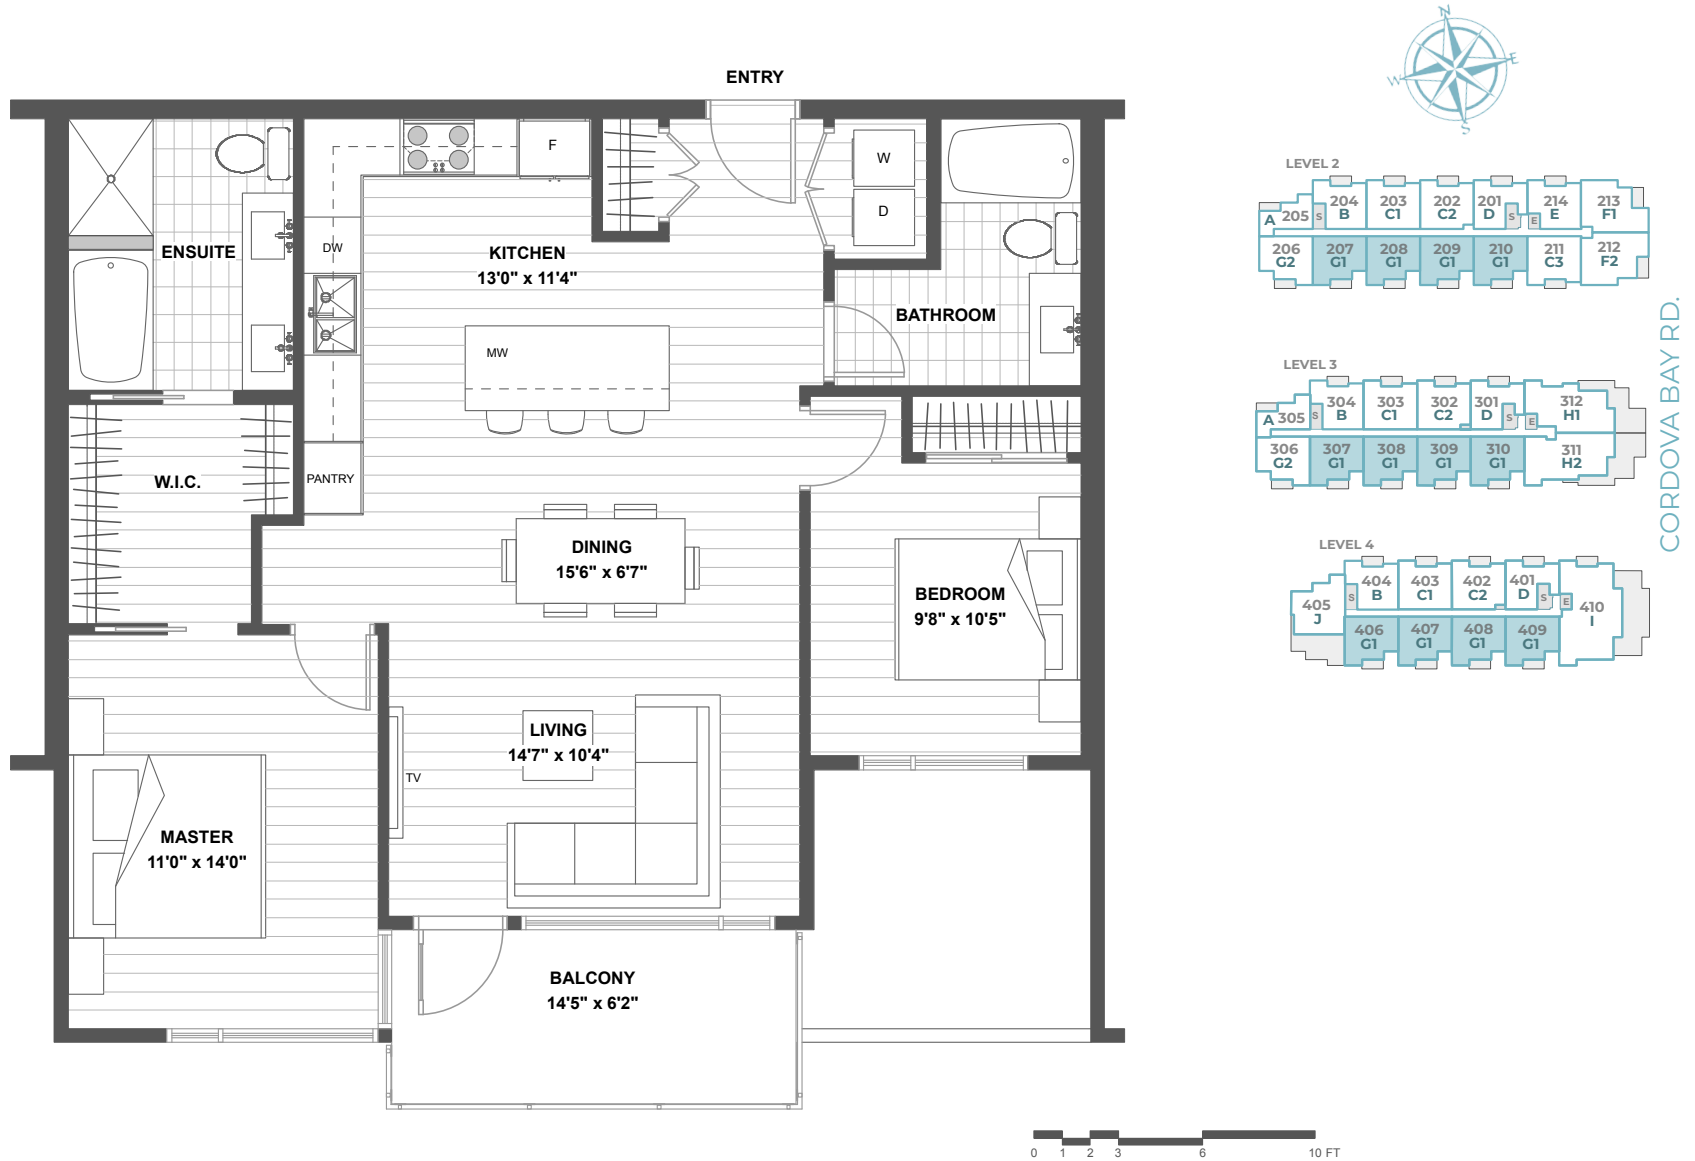

THE HARO

VIEW LIFE. LIVE INSPIRED.

SHORELINE

TYPE G1 2 BEDROOM - 1,067 sqft

In the interest of maintaining high standards, the developer reserves the right to modify plans, specifications and design without prior notice. Sizes and dimensions are approximate and may vary with actual strata plan and survey.