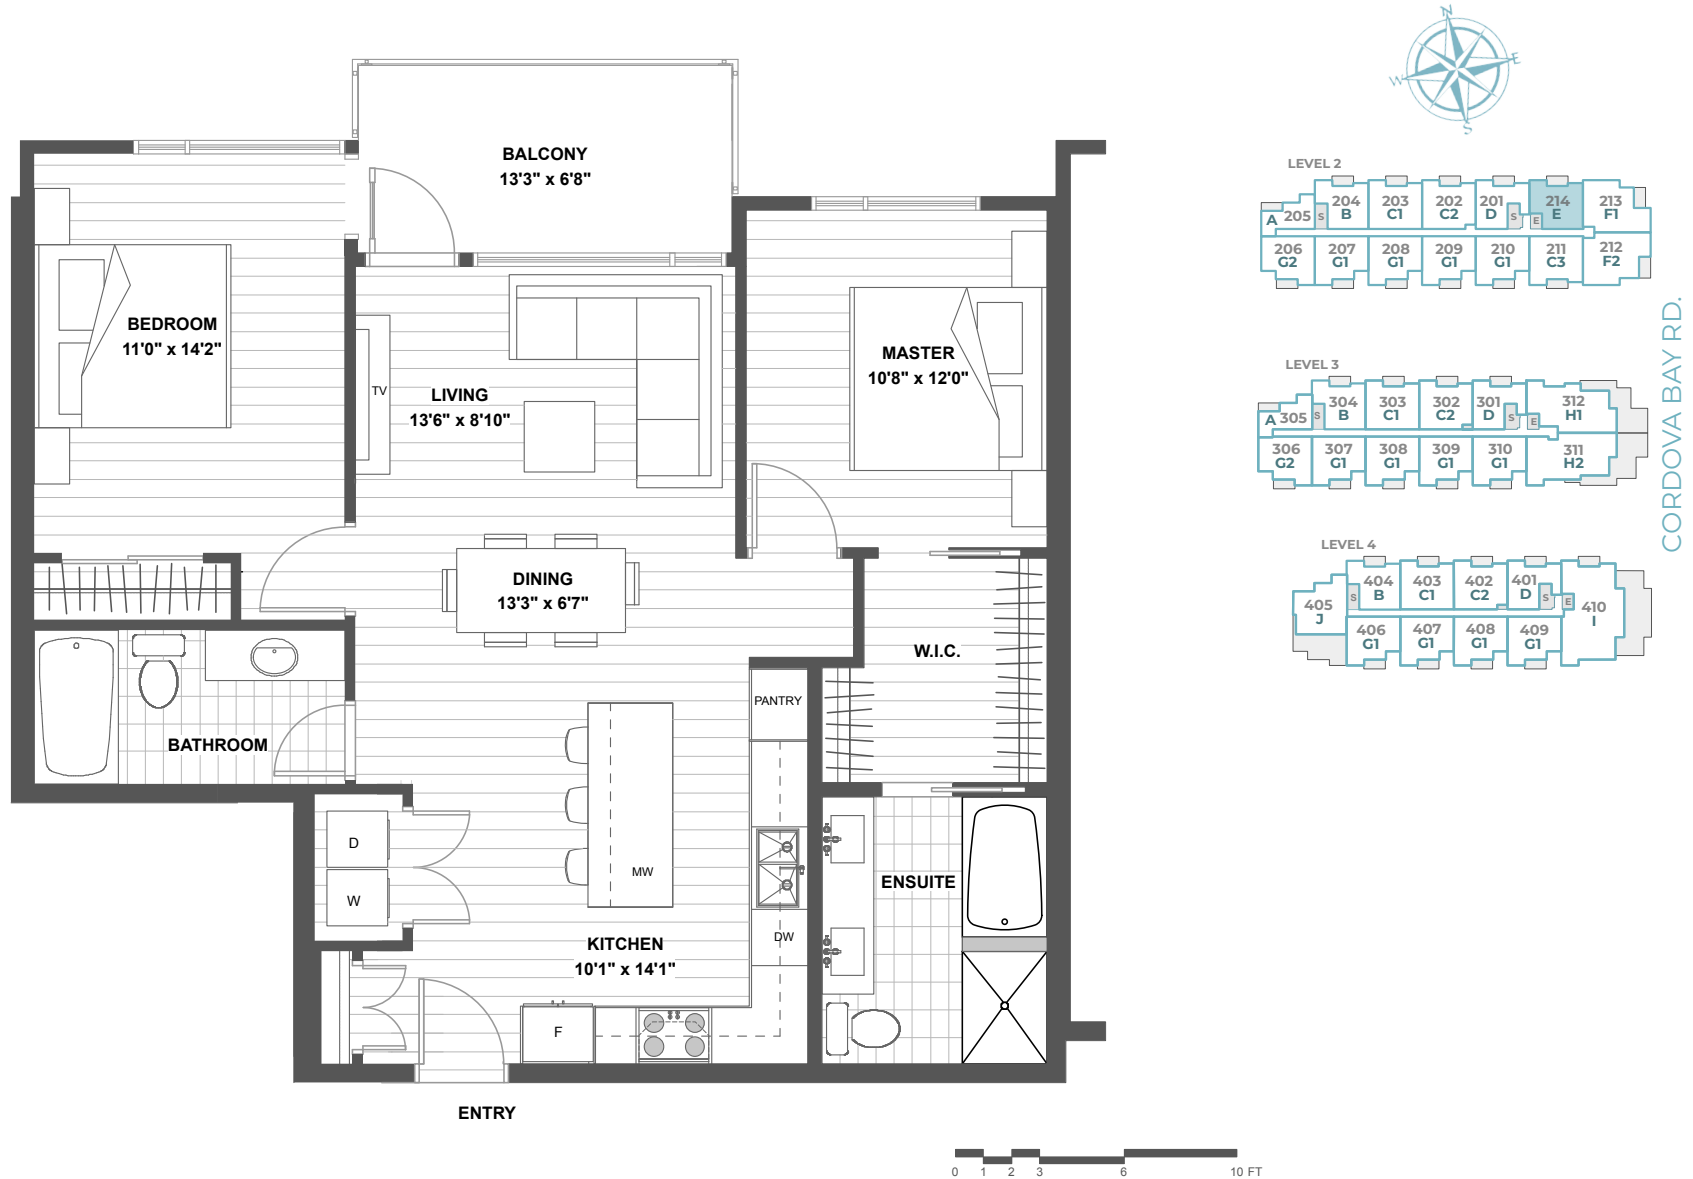

# THE HARO

VIEW LIFE. LIVE INSPIRED.

# SHORELINE

## TYPE E 2 BEDROOM - 1,040 sqft

In the interest of maintaining high standards, the developer reserves the right to modify plans, specifications and design without prior notice. Sizes and dimensions are approximate and may vary with actual strata plan and survey.