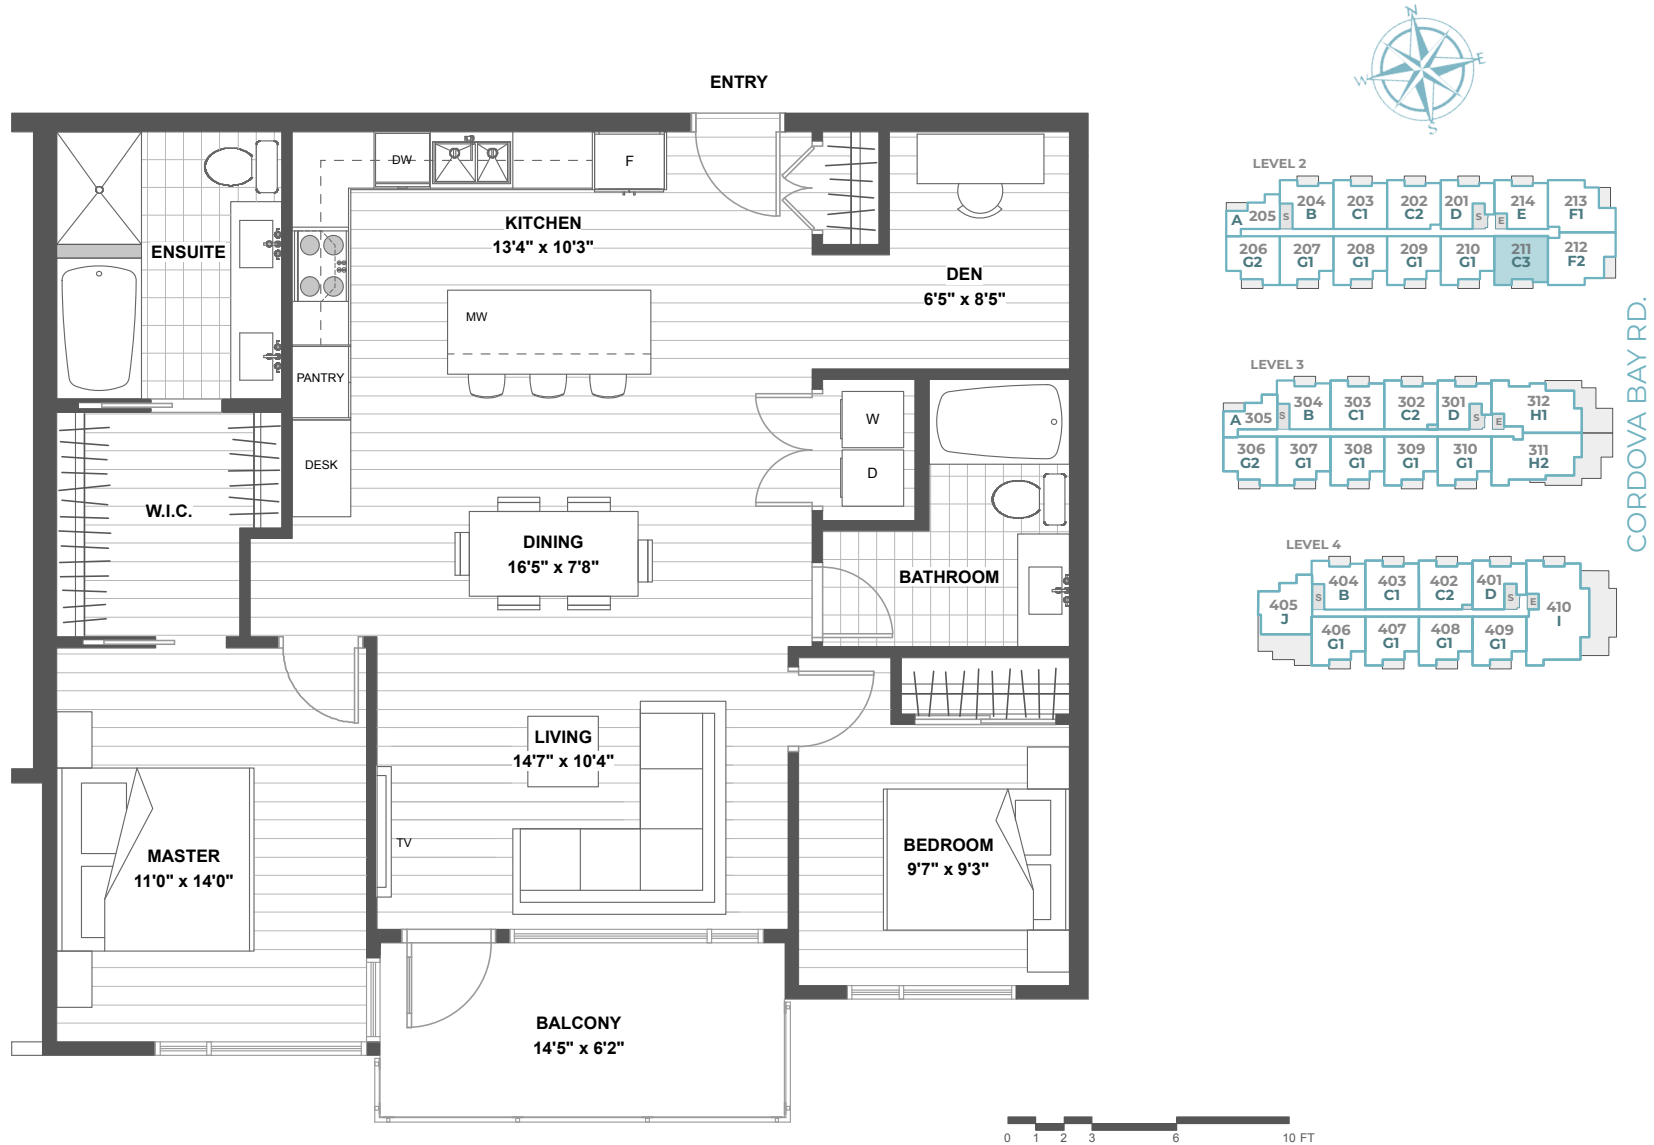

THE HARO

VIEW LIFE. LIVE INSPIRED.

SHORELINE

TYPE C3 2 BEDROOM + DEN - 1,146 sqft

In the interest of maintaining high standards, the developer reserves the right to modify plans, specifications and design without prior notice. Sizes and dimensions are approximate and may vary with actual strata plan and survey.