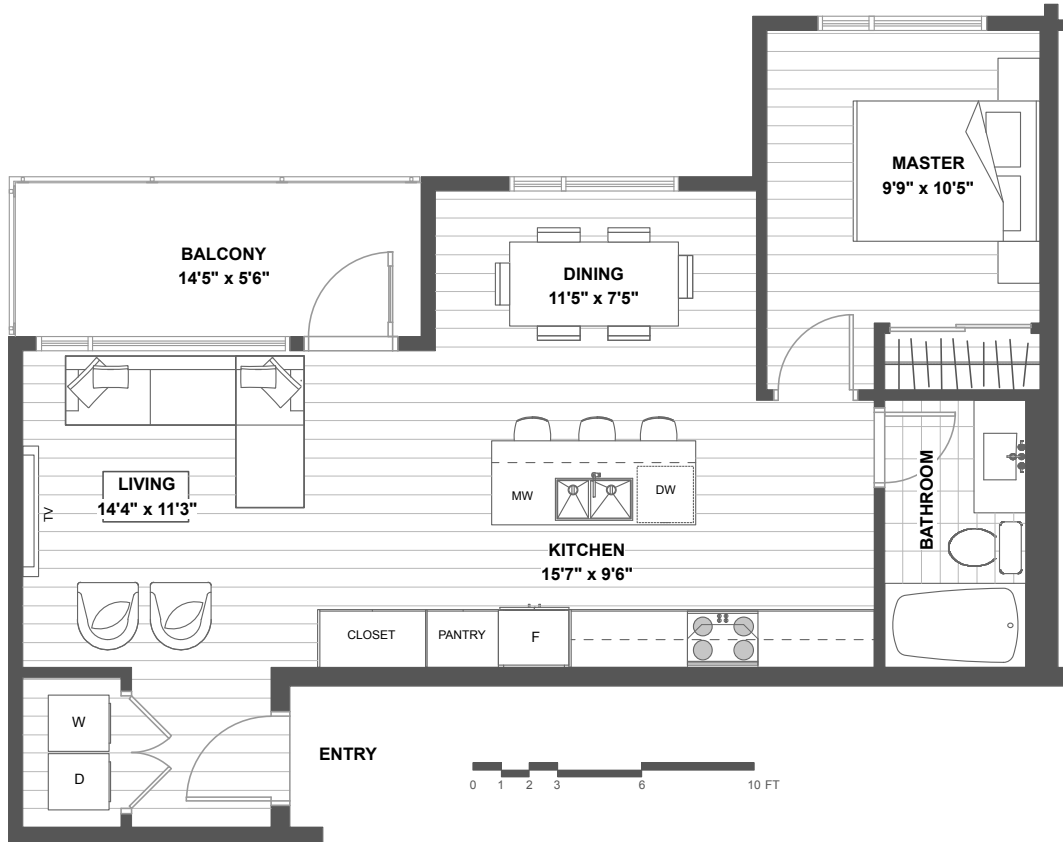

THE HARO

VIEW LIFE. LIVE INSPIRED.

SHORELINE

CORDOVA BAY RD.

TYPE A 1 BEDROOM - 686 sqft

In the interest of maintaining high standards, the developer reserves the right to modify plans, specifications and design without prior notice. Sizes and dimensions are approximate and may vary with actual strata plan and survey.